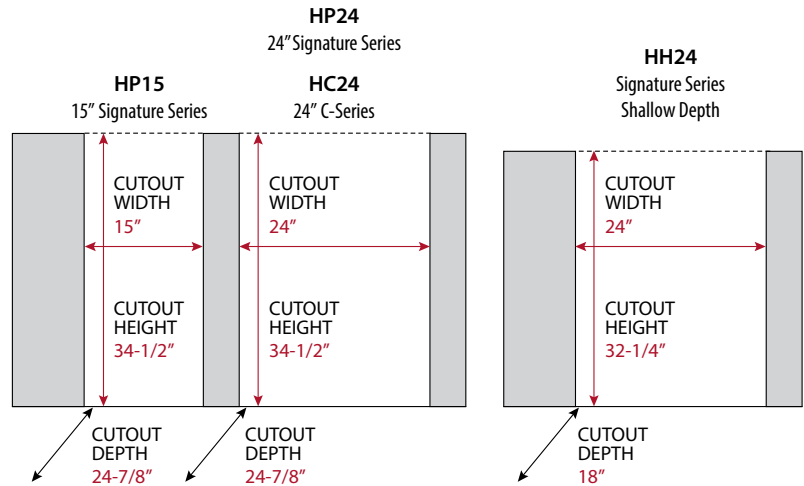

Ambient Temp. Range °F(°C)	Water Temp. Range °F(°C)	Water Pressure	Power Requirements	Refrigerant	Door Styles	Indoor Model Number	Warranty	Industry Exclusive	Energy Star
45°(7.2°) - 100°(37.8°)	45°(7.2°) - 90°(32.2°)	7-113 psig	115 VAC/60 Hz/1 Ph	R600a (50g)	1	Same	Full 2 Year		
45°(7.2°) - 100°(37.8°)	45°(7.2°) - 90°(32.2°)	7-113 psig	115 VAC/60 Hz/1 Ph	R600a (50g)	2	Same	Full 2 Year		
45°(7.2°) - 100°(37.8°)	45°(7.2°) - 90°(32.2°)	7-113 psig	115 VAC/60 Hz/1 Ph	R600a (57g)	1	Same	Full 2 Year		
45°(7.2°) - 100°(37.8°)	45°(7.2°) - 90°(32.2°)	7-113 psig	115 VAC/60 Hz/1 Ph	R600a (57g)	2	Same	Full 2 Year		
45°(7.2°) - 100°(37.8°)	45°(7.2°) - 90°(32.2°)	7-113 psig	115 VAC/60 Hz/1 Ph	R600a (50g)	1	Same	Full 2 Year		
45°(7.2°) - 100°(37.8°)	45°(7.2°) - 90°(32.2°)	7-113 psig	115 VAC/60 Hz/1 Ph	R600a (50g)	2	Same	Full 2 Year		
45°(7.2°) - 100°(37.8°)	45°(7.2°) - 90°(32.2°)	7-113 psig	115 VAC/60 Hz/1 Ph	R600a (50g)	1	Same	Full 2 Year		
45°(7.2°) - 100°(37.8°)	45°(7.2°) - 90°(32.2°)	7-113 psig	115 VAC/60 Hz/1 Ph	R600a (50g)	2	Same	Full 2 Year		

Door Style Guide: 1) Stainless Steel Solid Door 2) Fully Integrated Solid Door 3) Stainless Steel Glass Door 4) Fully Integrated Glass Door 5) Stainless Steel Drawers 6) Fully Integrated Drawers

ROUGH CUTOUT DIMENSIONS