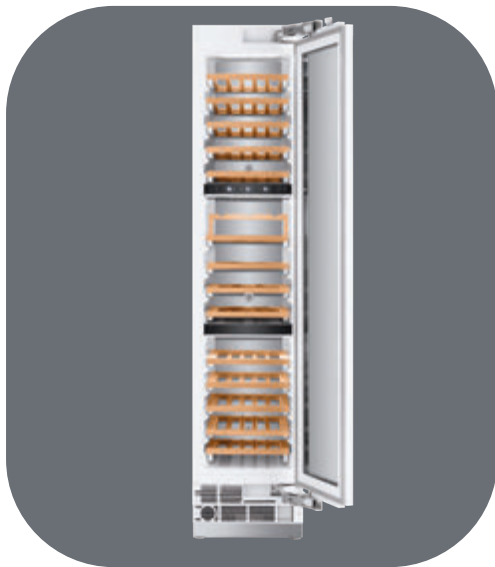

FRENCH DOOR BOTTOM MOUNT

VBFBM1950EWE

36" FRENCH DOOR BOTTOM MOUNT

- Contemporary European design
- 19.5 Cu ft (14 cu ft fridge, and 5.5 Cu ft freezer)
- 90-Degree opening flush hinge fridge, allowing true flush install
- Large and easy to read digital display
- Soft close crisper
- Soft close large pantry drawer,
- Refrigerator adjustable temp from +35°f to +46°f
- Chiller zone adjustable temp from +30°f to +41°f
- Freezer adjustable temp from +5°f to -11°f
- Sabbath mode, holiday mode, eco mode
- Height adjustable cantilever shelves
- Spill-proof glass shelves
- LED lighting
- French door design
- 3d door adjustment, for easy door panel alignment
- Ultra quiet 43 db(a)
- Appliance leveling from the front and rear
- Interior filtered water dispenser on units with ice maker

WINE COLUMNS

VBWC1801PR

18" WINE COLUMN

- Fully integrated Built In installation
- 255L & 68 Bottles
- Tri-temperature zone, each 41°F - 68°F
- 3 Independently Controlled Zones by three evaporators
- Interior air fan circulating
- Hettich hinge
- 14 full extension beechwood shelves
- Door reversible
- Charcoal filter
- Three adjustable LED lighting (white, blue, amber)
- Low-E, two layer anti-UV resistant glass door
- Electronic Touch control with white Led Readout
- Sabbath mode
- Demo mode
- Open door alarm
- Fits flush with custom panel or with stainless steel panels (sold separately)
- Beechwood shelves with front metal trim