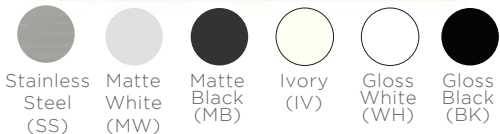

EVOQUE FREESTANDING RANGES - INDUCTION

EVOQUE
Professional 400

When ordering add the (-XX) color code to the end of the product number to specify applicable color finish.

F4EIR365 / F4EIR486 / F4EIR608

Evoque Induction Professional Range Series: 400

Cooking Surface

- Only all glass variants, 5 zone 36", 6 zone 48" and 8 zone 60", griddle accessory in development
- Single 50-amp power supply required with power management system 2
- 6 standard colors: stainless, matte white and black, gloss white and black, matte ivory
- Choice of either brushed brass or a combination of Brushed Stainless and Chrome Trim

Oven

- Full-Function Dual Convection, Self-Cleaning
- Primary Oven with Meat Probe and Digital Display
- Full-Function Convection Companion Oven (60")
- Ranges Feature Primary Oven on Right, Companion Oven on Left
- Self-Cleaning Oven
- 400 Series Evoque Styling

36" Induction Ranges

MODEL	WIDTH	FINISH	DESCRIPTION	UMRP
F4EIR365BR1-__	IN STOCK* 36"	Brushed Brass Trim	Evoque Induction Range	$ 12,999
F4EIR365BR1-RAL	36"	Custom RAL + Brushed Brass Trim	Evoque Induction Range	$ 14,999
F4EIR365CS1-__	IN STOCK* 36"	Brushed Stainless and Chrome Trim	Evoque Induction Range	$ 12,999
F4EIR365CS1-RAL	36"	Custom RAL + Brushed Stainless + Chrome Trim	Evoque Induction Range	$ 14,999

*COLORS IN STOCK: F4EIR365BR1-__ (-MW, -MB) F4EIR365CS1-__ (-MW, -MB)

48" Induction Ranges

MODEL	WIDTH	FINISH	DESCRIPTION	UMRP
F4EIR486BR1-__	IN STOCK* 48"	Brushed Brass Trim	Evoque Induction Range	$ 19,999
F4EIR486BR1-RAL	48"	Custom RAL + Brushed Brass Trim	Evoque Induction Range	$ 21,999
F4EIR486CS1-__	IN STOCK* 48"	Brushed Stainless and Chrome Trim	Evoque Induction Range	$ 19,999
F4EIR486CS1-RAL	48"	Custom RAL + Brushed Stainless + Chrome Trim	Evoque Induction Range	$ 21,999

*COLORS IN STOCK: F4EIR486BR1-__ (-WH, -MW, -BK, -MB) F4EIR486CS1-__ (-WH, -MW, -BK, -MB)

60" Induction Ranges

MODEL	WIDTH	FINISH	DESCRIPTION	UMRP
F4EIR608BR1-__	IN STOCK* 60"	Brushed Brass Trim	Evoque Induction Range	$ 24,999
F4EIR608BR1-RAL	60"	Custom RAL + Brushed Brass Trim	Evoque Induction Range	$ 28,999
F4EIR608CS1-__	IN STOCK* 60"	Brushed Stainless and Chrome Trim	Evoque Induction Range	$ 24,999
F4EIR608CS1-RAL	60"	Custom RAL + Brushed Stainless + Chrome Trim	Evoque Induction Range	$ 28,999

*COLORS IN STOCK: F4EIR608BR1-__ (-BK) F4EIR608CS1-__ (-MB)