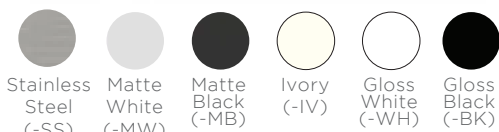

EVOQUE FREESTANDING RANGES - DUAL FUEL

EVOQUE
Professional 400

When ordering add the (-XX) color code to the end of the product number to specify applicable color finish.

F4EDF366 / F4EDF486G / F4EDF606G

Evoque Dual Fuel Professional Range
Series: 400

Cooking Surface

- Six Brass Burners: 3 Crescendo Dual Ring Brass Burners, 3 Sealed Brass Burners
- Alternating Dual Flame and Sealed Burner Layout with Brass Burners Ranging from 15,000-18,000 BTU
- 6 standard colors: stainless, matte white and black, gloss white and black, matte ivory
- Choice of either brushed brass or a combination of Brushed Stainless and Chrome Trim

Oven

- Full-Function Dual Convection, Self-Cleaning Primary Oven with Meat Probe and Digital Display
- Full-Function Convection Companion Oven (60" Ranges Feature Primary Oven on Right, Companion Oven on Left)
- Self-Cleaning Oven
- 400 Series Evoque Styling

36" Dual Fuel Ranges

MODEL	WIDTH	FINISH	DESCRIPTION	UMRP
F4EDF366BR1-__	IN STOCK* 36"	Brushed Brass Trim	Evoque Dual Fuel Range	$ 12,999
F4EDF366BR1-RAL	36"	Custom RAL + Brushed Brass Trim	Evoque Dual Fuel Range	$ 14,789
F4EDF366CS1-__	IN STOCK* 36"	Brushed Stainless and Chrome Trim	Evoque Dual Fuel Range	$ 12,999
F4EDF366CS1-RAL	36"	Custom RAL + Brushed Stainless + Chrome Trim	Evoque Dual Fuel Range	$ 14,789

*COLORS IN STOCK: F4EDF366BR1-__ (-SS, -WH, -MW, -BK, -MB) F4EDF366CS1-__ (-SS, -WH, -MW, -BK, -MB)

48" Dual Fuel Ranges

MODEL	WIDTH	FINISH	DESCRIPTION	UMRP
F4EDF486GBR1-__	IN STOCK* 48"	Brushed Brass Trim	Evoque Dual Fuel Range	$ 18,499
F4EDF486GBR1-RAL	48"	Custom RAL + Brushed Brass Trim	Evoque Dual Fuel Range	$ 20,999
F4EDF486GCS1-__	IN STOCK* 48"	Brushed Stainless and Chrome Trim	Evoque Dual Fuel Range	$ 18,499
F4EDF486GCS1-RAL	48"	Custom RAL + Brushed Stainless + Chrome Trim	Evoque Dual Fuel Range	$ 20,999

*COLORS IN STOCK: F4EDF486GBR1-__ (-SS, -WH, -MW, -BK, -MB) F4EDF486GCS1-__ (-WH, -MW, -BK, -MB)

60" Dual Fuel Ranges

MODEL	WIDTH	FINISH	DESCRIPTION	UMRP
F4EDF606GBR1-__	IN STOCK* 60"	Brushed Brass Trim	Evoque Dual Fuel Range	$ 26,999
F4EDF606GBR1-RAL	60"	Custom RAL + Brushed Brass Trim	Evoque Dual Fuel Range	$ 29,999
F4EDF606GCS1-__	IN STOCK* 60"	Brushed Stainless and Chrome Trim	Evoque Dual Fuel Range	$ 26,999
F4EDF606GCS1-RAL	60"	Custom RAL + Brushed Stainless + Chrome Trim	Evoque Dual Fuel Range	$ 29,999

*COLORS IN STOCK: F4EDF606GBR1-__ (-WH, -MW, -BK, -MB) F4EDF606GCS1-__ (-SS, -WH, -MW, -BK, -MB)