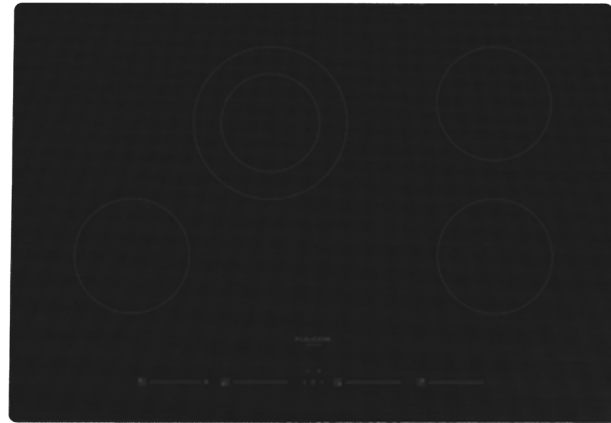

F7RT30B1

Features

- 4 Cooking Zones
- Digital Display for Power Level
- Low Power Scale for Delicate Cooking
- Control Lock
- Touch Slide Controls
- Automatic Fast-Boil Function
- Independent Timer for Each Zone
- Easy Clean Textured Glass Surface
- Power and Hot Surface Indication
- Timer Functions
- Timer Display
- Acoustic Buzzer
- Brushed Aluminum Trim
- Booster Function for Each Cooking Zone

Product Information

MODEL		WIDTH	FINISH	DESCRIPTION	UMRP
F7RT24B1	IN STOCK	24"	Black Glass	Radiant Cooktop	$ 1,159
F7RT24S1	IN STOCK	24"	Black Glass w/ Aluminum Trim	Radiant Cooktop	$ 1,199
F7RT30B1	IN STOCK	30"	Black Glass	Radiant Cooktop	$ 1,299
F7RT30S1	IN STOCK	30"	Black Glass w/ Aluminum Trim	Radiant Cooktop	$ 1,349