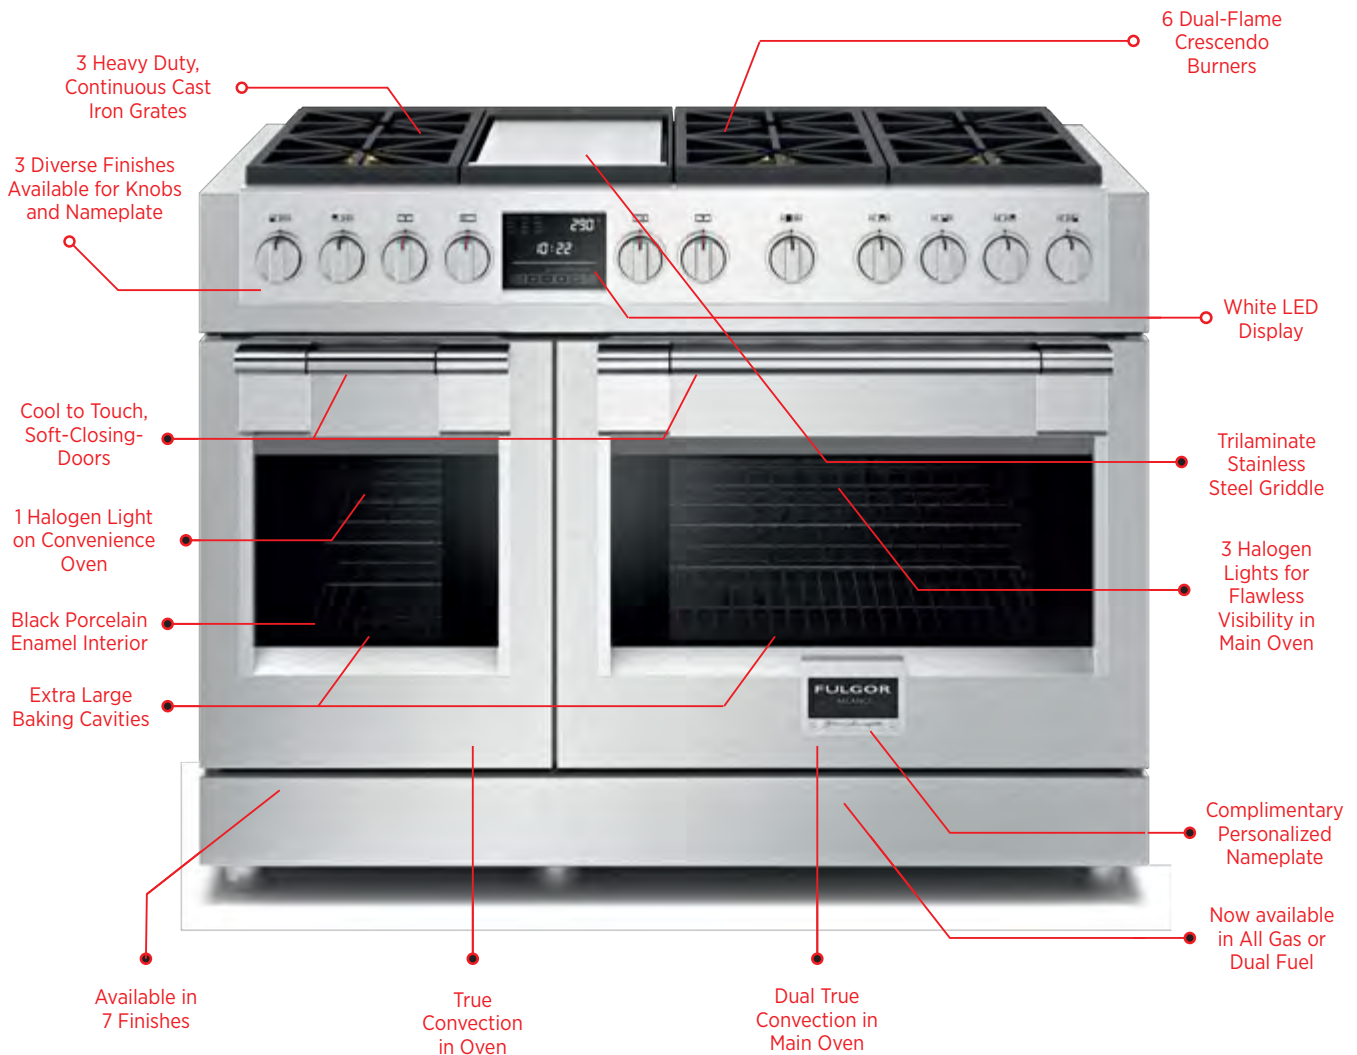

# THE 48" SOFIA RANGE

Thoughtfully designed surface cooking with six burner positions, each with a 5-in-1 Crescendo burner beneath continuous cast iron grates and a Trilaminare stainless steel griddle, providing unparalleled power and control to melt, simmer, sauté and sear as you desire. Below the cooking surface, two self cleaning convection ovens with intuitive multiple baking and broiling functions and the convenience of telescoping racks encourages you to cook the way you want.