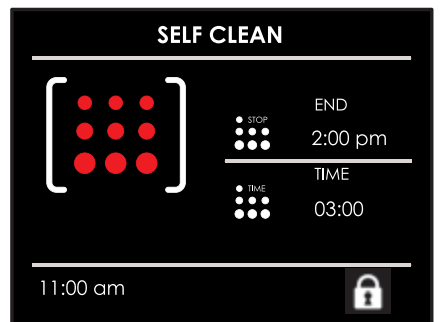

SELF-CLEANING

The pyrolytic self-clean function, selected directly from display, consists of heating the inside of the oven to very high temperatures in order to burn off any excess grease and food residue.