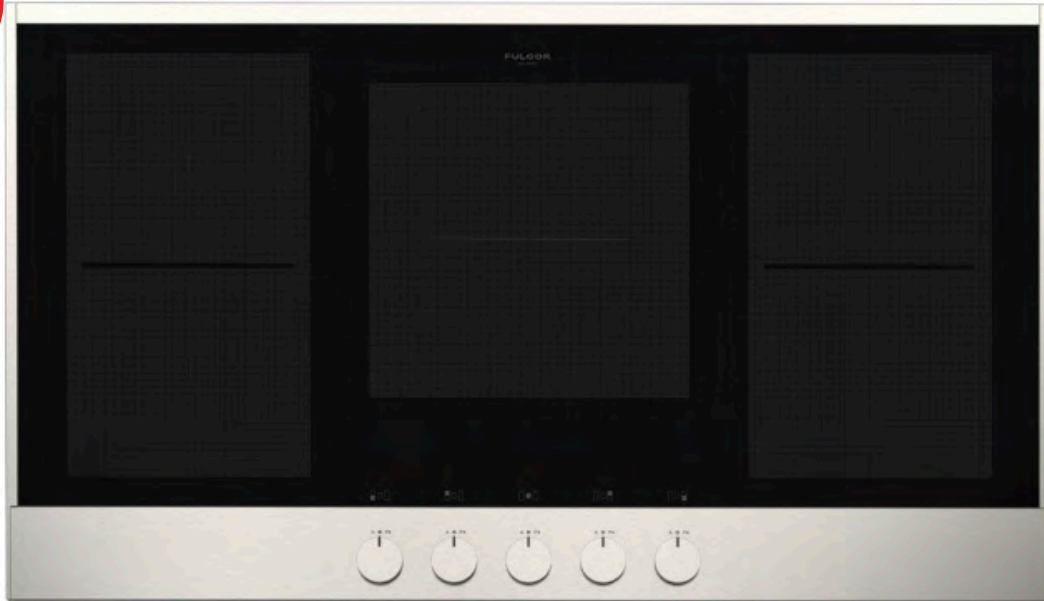

ENOVA COOKTOPS - INDUCTION

ENOVA
Series 700
Induction Cooktops

F7EIK36
36" Induction Cooktop
Series: 700

NEW

Features

- 5 Cooking Zones with Quantum Induction
- 11" Max Power Zone
- Easy Clean Ceramic Glass
- 2 Bridge Zones
- Power Boost Burner
- Pan Detection System
- 5/8" Thick Metal Frame

Product Information

MODEL	WIDTH	FINISH	DESCRIPTION	UMRP
F7EIK36AS1	36"	Satin Aluminum	Induction Cooktop	$ 4,999
F7EIK36BA1	36"	Matte Black	Induction Cooktop	$ 5,299