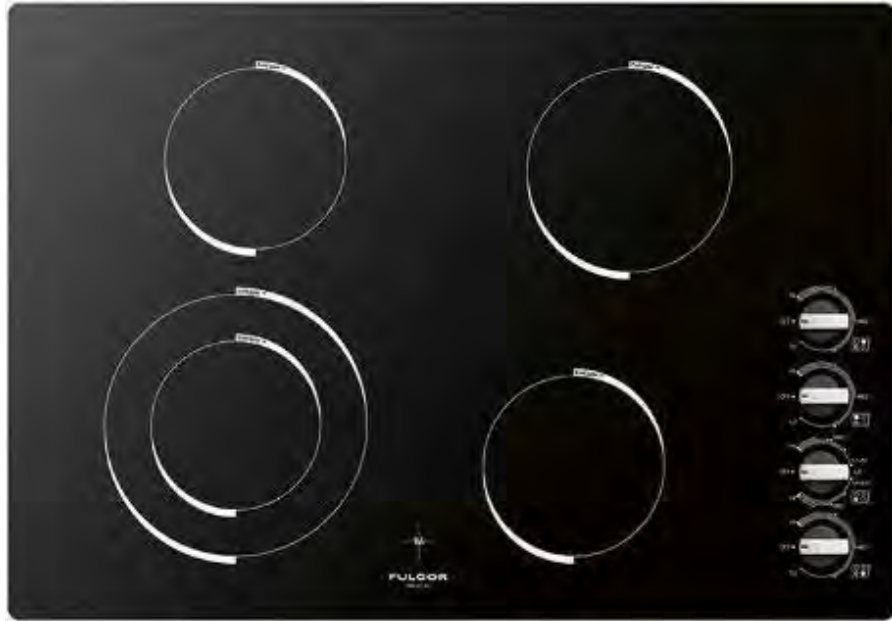

RADIANT COOKTOPS

COLLECTION COOKTOPS - RADIANT

Series 300
Radiant Cooktops

F3RK30
30" Radiant Cooktop
Series: 300

Features

- 4 Cooking Zones
- Power on Indication
- Hot Surface Indication
- Easy Clean Ceramic Glass
- Residual Heat Sensor
- Double Radiant Cooking Zone
- Frameless

Product Information

MODEL	WIDTH	FINISH	DESCRIPTION	UMRP
F3RK30B2 IN STOCK	24"	Black Glass	Radiant Cooktop	$ 999
F3RK30S2 IN STOCK	24"	Black Glass w/ Aluminum Trim	Radiant Cooktop	$ 1,129