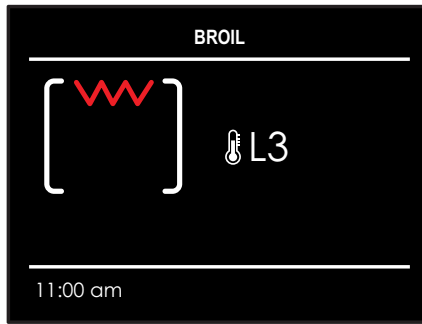

BROIL

The most effective way to brown or roast your meat in a short amount of time.