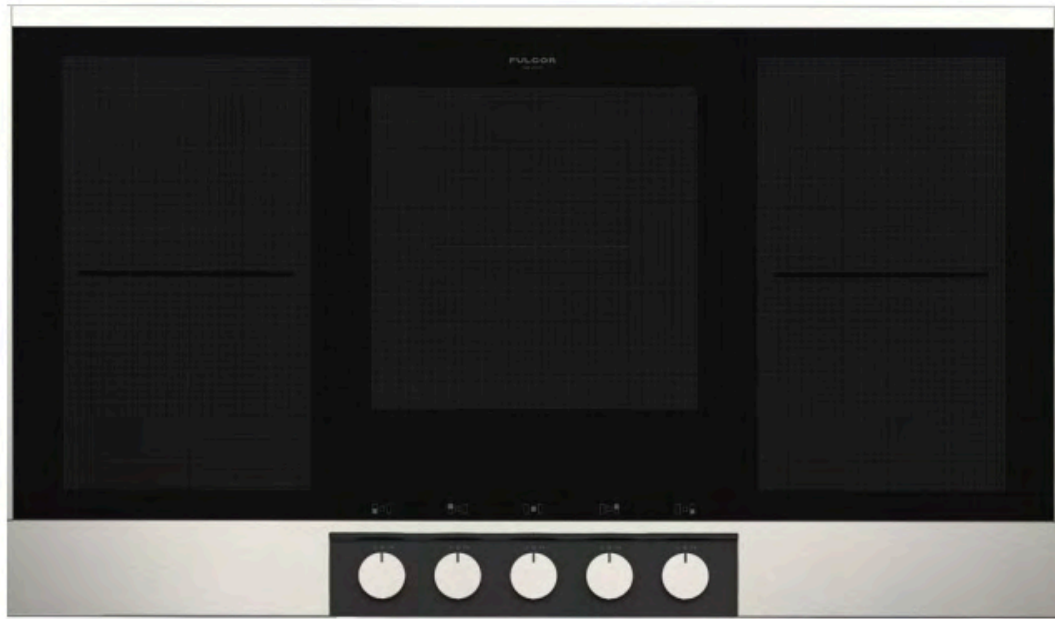

INDUCTION COOKTOPS

ENOVA COOKTOPS - INDUCTION

ENOVA
Series 700
Induction Cooktops

F7ECIK36
36" Induction Cooktop
Series: 700

Features

- 5 Cooking Zones with Quantum Induction
- 11" Max Power Zone
- Easy Clean Ceramic Glass
- 2 Bridge Zones
- Power Boost Burner
- Pan Detection System
- 5/8" Thick Metal Frame
- Removable and interchangeable control panel insert and side profiles

Product Information

MODEL	WIDTH	FINISH	DESCRIPTION	UMRP
F7ECIK36AS1	36"	Satin Aluminum	Induction Cooktop	$ 5,799
F7ECIK36BA1	36"	Matte Black	Induction Cooktop	$ 5,999