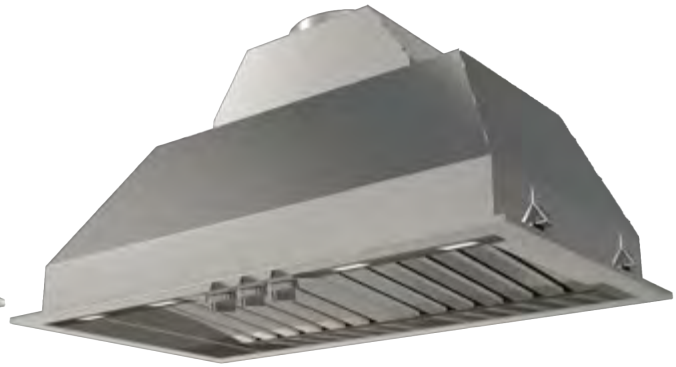

F6BP34DS1

Features

- Scotch Bright Stainless Steel
- Heavy Duty Control Panel with Knobs
- LED Lighting
- Slider Control on 28" Model Only
- 600 CFM or 1000 CFM
- Dual Fan Motors on 1,000 CFM Models
- Professional Baffle Filters

Product Information

MODEL	WIDTH	FINISH	CFM	DESCRIPTION	UMRP
F4BP28S1	IN STOCK 28"	Stainless Steel	600	Insert Baffle Filter	$ 999
F6BP34S1	IN STOCK 34"	Stainless Steel	600	Insert Baffle Filter	$ 1,479
F6BP34DS1	IN STOCK 34"	Stainless Steel	1000	Sofia Insert Baffle Filter	$ 1,549
F6BP46DS1	IN STOCK 46"	Stainless Steel	1000	Sofia Insert Baffle Filter	$ 1,719

Optional Accessories

MODEL	DESCRIPTION	UMRP
FMFIL	IN STOCK Round Carbon Recirculating Filter	$ 79