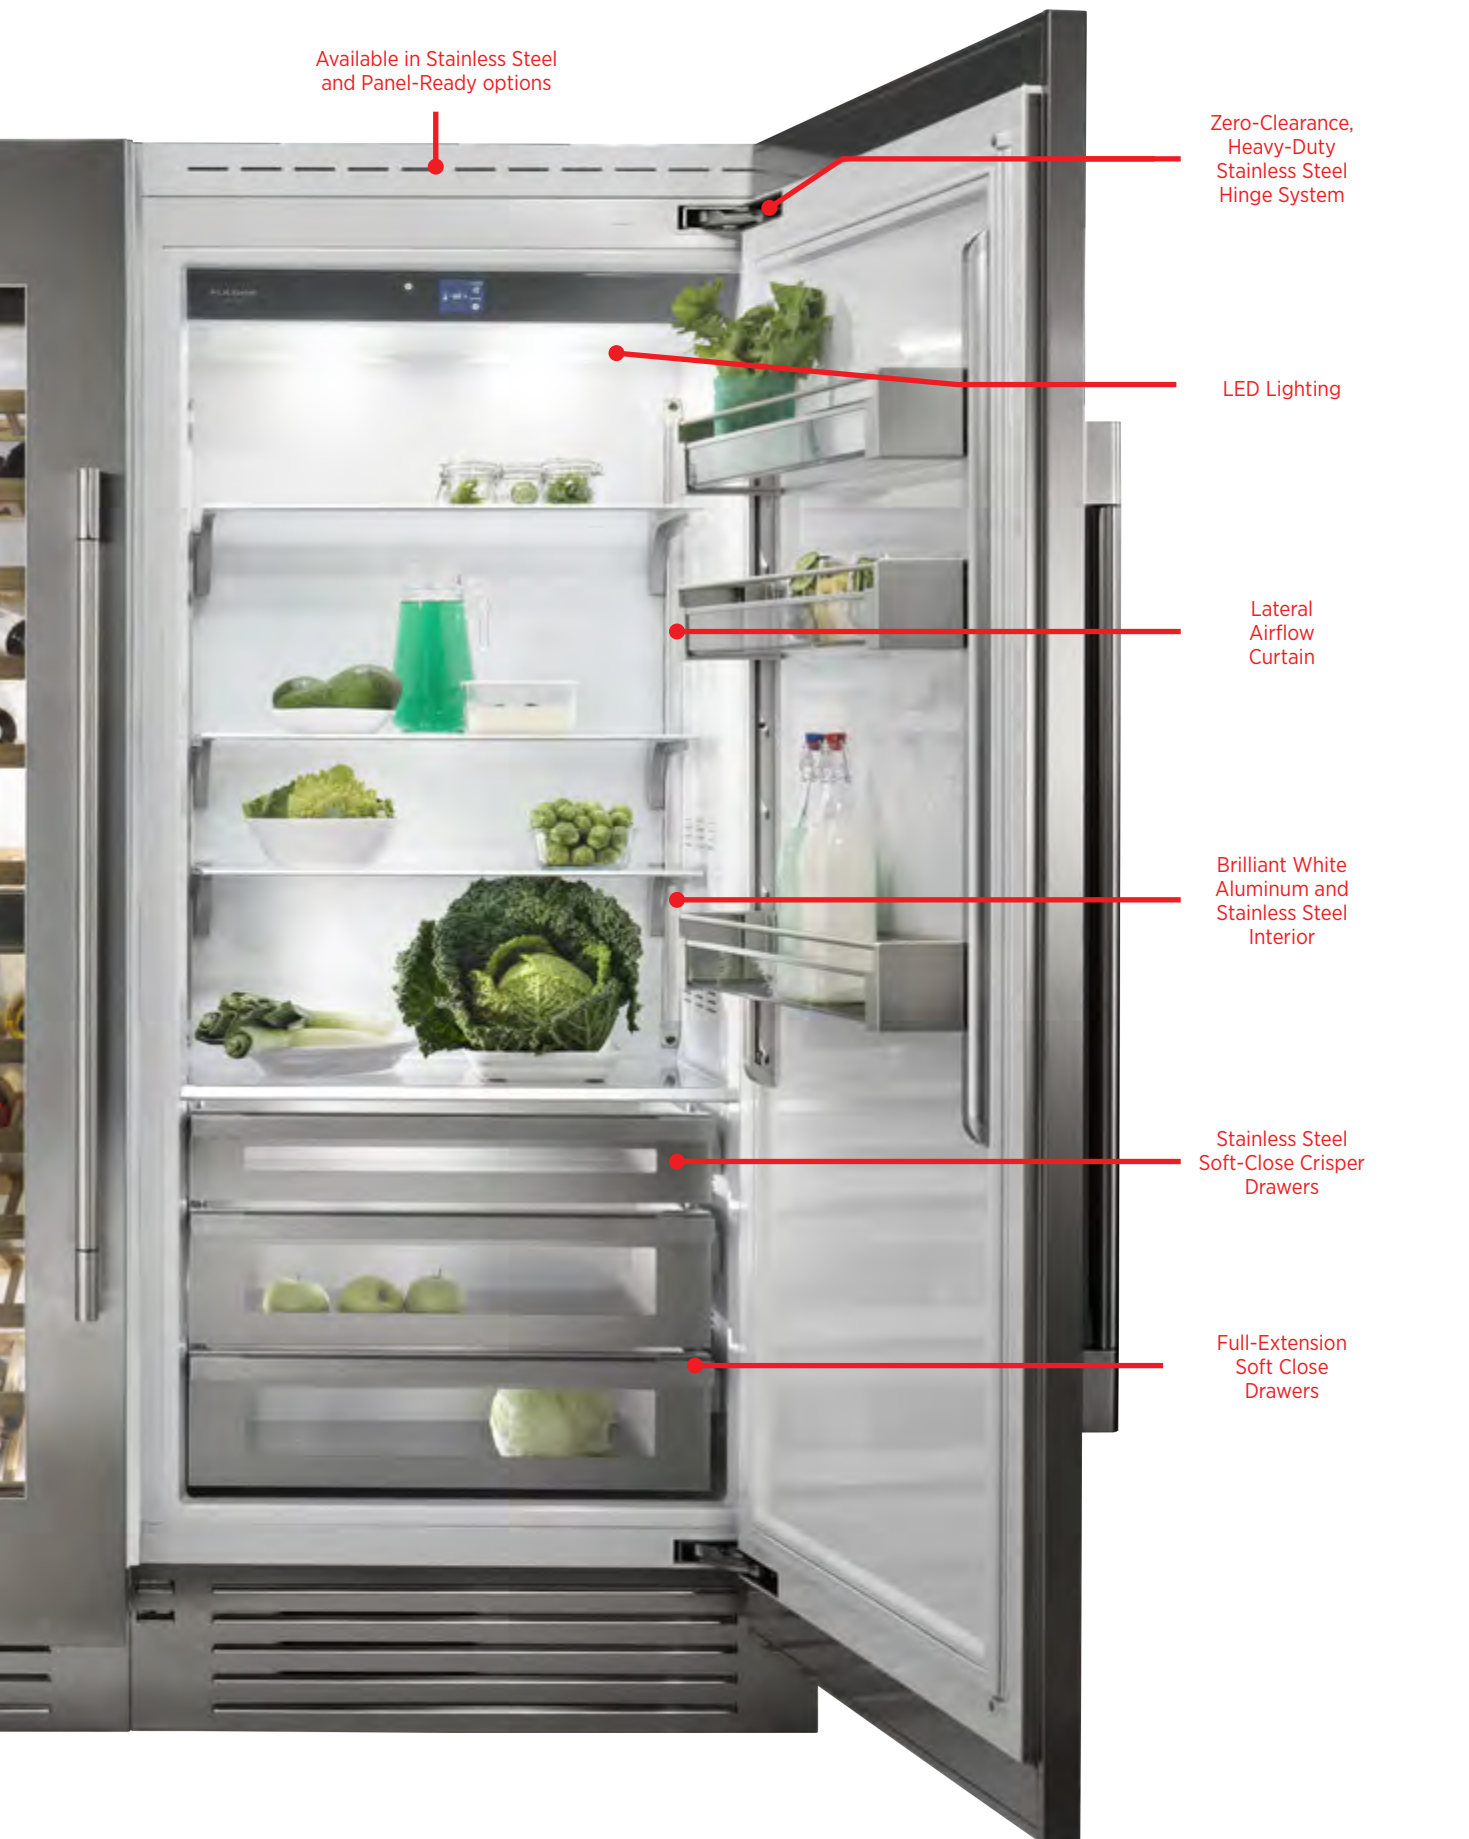

REFRIGERATION

Available in Stainless Steel and Panel-Ready options

Zero-Clearance, Heavy-Duty Stainless Steel Hinge System

LED Lighting

Lateral Airflow Curtain

Brilliant White Aluminum and Stainless Steel Interior

Stainless Steel Soft-Close Crisper Drawers

Full-Extension Soft Close Drawers

FULGOR MILANO