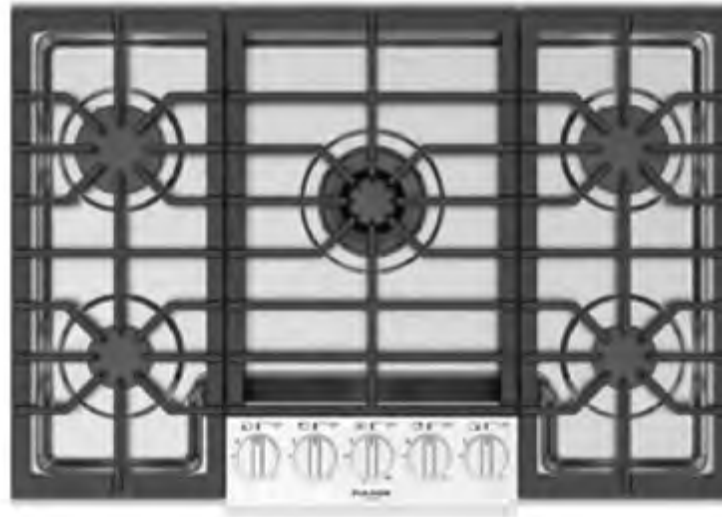

### Features

- 3 Heavy Duty Continuous Cast Iron Grates
- Heavy Gauge 304 Stainless Steel Burner Bowl
- 1 Solid Brass Dual Flame Burner with 20,000 BTUs
- 2 Solid Brass Rapid Burners with 10,500 BTUs Each
- 2 Solid Brass Semi-Rapid Burners with 8,000 BTUs Each
- Backlit Control Knob Indicates Burner Operation (White)
- Backlit Control Knob Indicates Residual Heat (Red)
- Heavy Duty Control Panel
- Large Cooking Area
- Full Pot Stability
- Standard Natural Gas, LP Conversion Kit Included