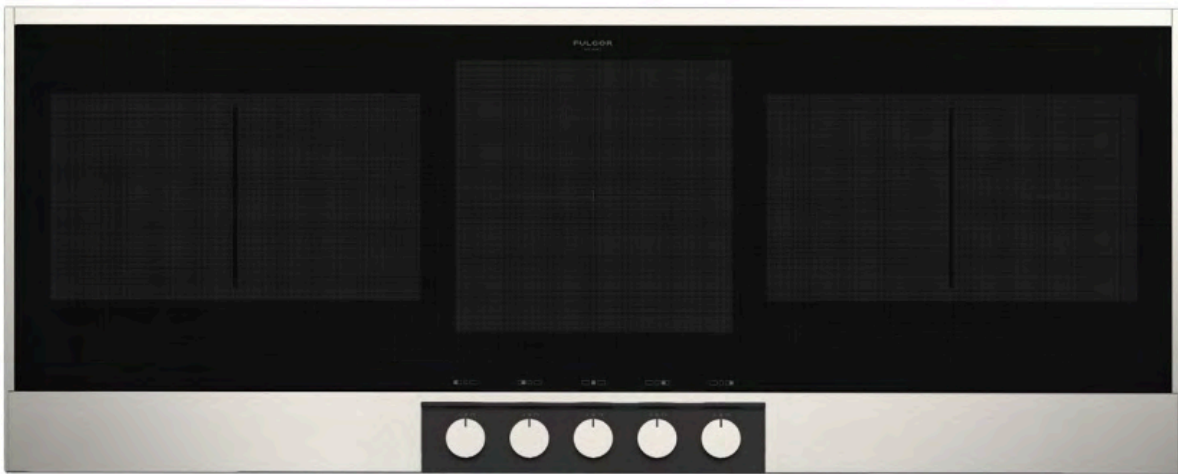

INDUCTION COOKTOPS

ENOVA COOKTOPS - INDUCTION

ENOVA
Series 700
Induction Cooktops

F7ECIK48
48" Induction Cooktop
Series: 700

Features

- 5 Cooking Zones with Quantum Induction
- 11" Max Power Zone
- Easy Clean Ceramic Glass
- 2 Bridge Zones
- Power Boost Burner
- Pan Detection System
- 5/8" Thick Metal Frame
- Removable and interchangeable control panel insert and side profiles

Product Information

MODEL	WIDTH	FINISH	DESCRIPTION	UMRP
F7ECIK48AS1	48"	Satin Aluminum	Induction Cooktop	$ 6,499
F7ECIK48BA1	48"	Matte Black	Induction Cooktop	$ 6,799