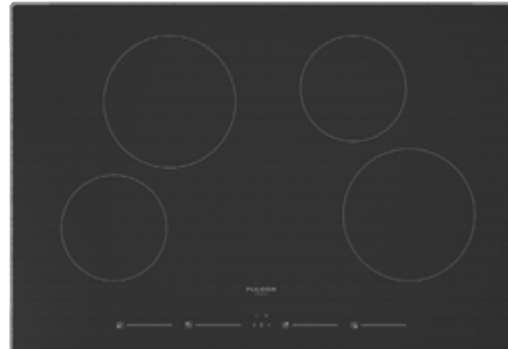

F4IT30S2

Features

- 4 Cooking Zones - 30"
- Easy Clean Textured Ceramic Glass Surface
- Built-In Timer
- Melting Functions
- Residual Heat and Power on Indicators
- Pan and Pot Detection System
- Child Lock Function
- Booster Function for each Cooking Zone
- Digital Display for Power Level
- Elegant Aluminum Trim
- Pause Function
- Automatic Fast-Boil Function

Product Information

MODEL		WIDTH	FINISH	DESCRIPTION	UMRP
F4IT30B2	IN STOCK	30"	Black Glass	Induction Cooktop	$ 1,629
F4IT30S2	IN STOCK	30"	Black Glass w/ Aluminum Trim	Induction Cooktop	$ 1,699