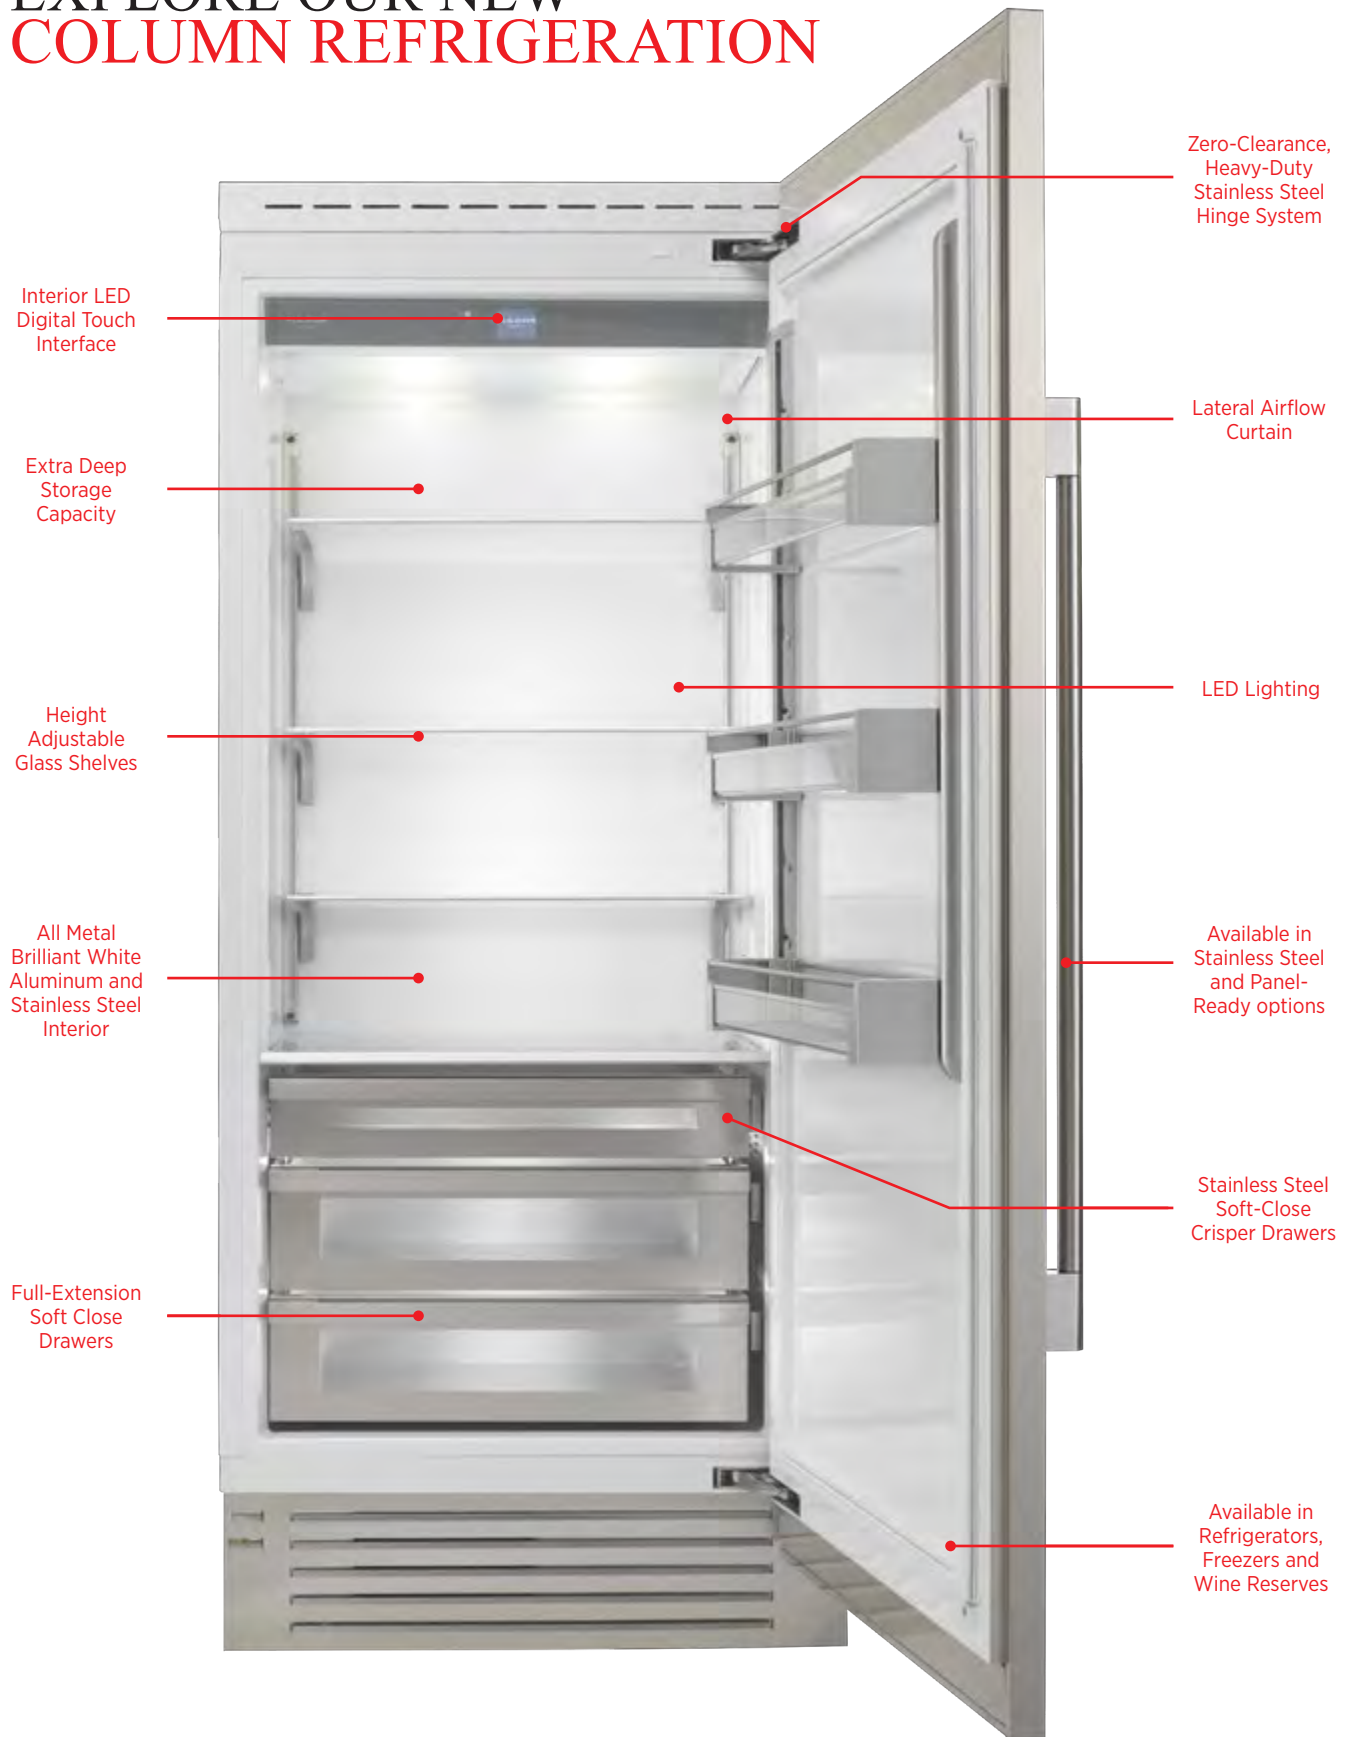

EXPLORE OUR NEW COLUMN REFRIGERATION