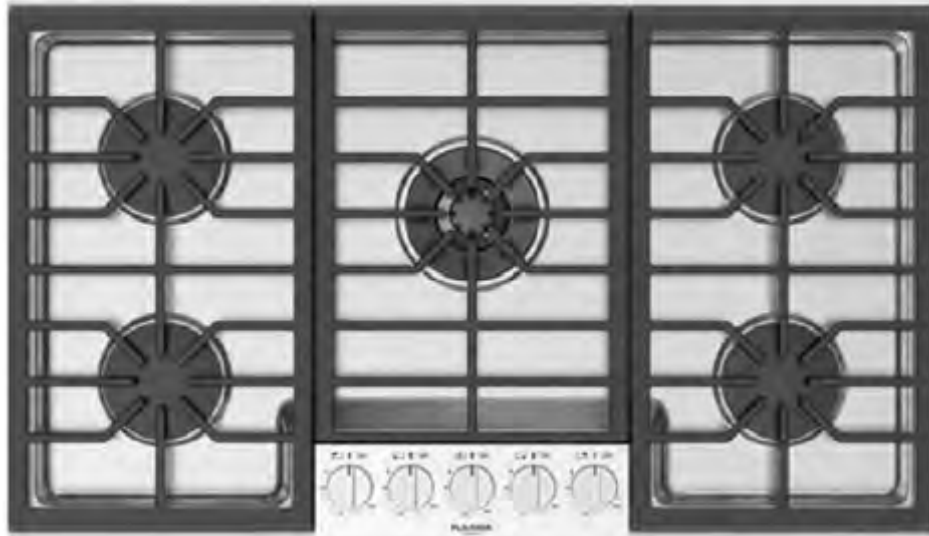

## SOFIA COOKTOPS - GAS

**SOFIA**  
Professional **600**  
Cooktops

**F6PGK365S1**

36" Gas Professional Cooktop  
Series: 600

**Featuring  
Backlit  
Control  
Knobs  
and Brass  
Burners**