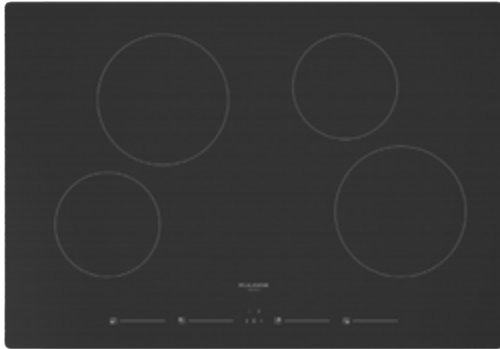

INDUCTION COOKTOPS

COLLECTION COOKTOPS - INDUCTION

Series 400
Induction Cooktops

F4IT30B2 & F4IT30S2

30" Induction Cooktop
Series: 400

F4IT30B2