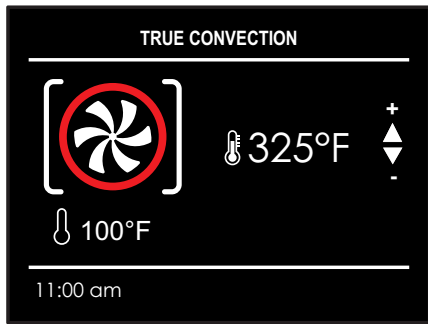

CREACTIVE

MULTI-LEVEL COOKING MODE

Internal heat remains constant throughout the oven, while smells and flavors are kept apart due to the fan assisted system.