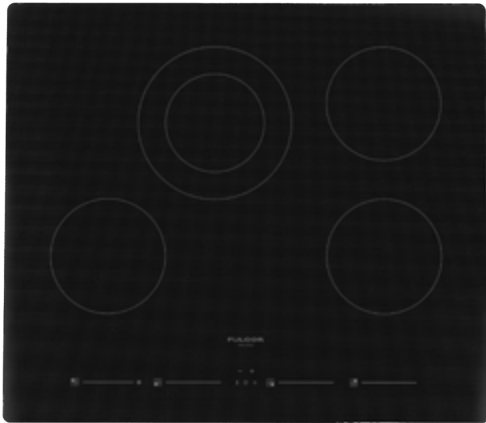

RADIANT COOKTOPS

COLLECTION COOKTOPS - RADIANT

Series 700
Radiant Cooktops

F7RT24 & F7RT30
24" & 30" Radiant Cooktop
Series: 700

F7RT24B1