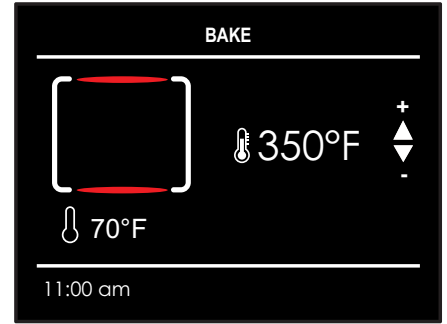

BAKE

Optimal for perfect baking: flavors blend effortlessly.

Our Creative Control System featured on select 700 Series Built-In Wall Ovens and Specialty Ovens combines cutting edge technology with simplicity.

The touch screen simplifies all procedures and improves performance by reducing energy consumption while intensifying cooking modes. The automatic function system has safety features to warn against and prevent possible damages.

TOUCH CONTROL PANEL

Everything is under your control with just one touch on the Creative display.

INTUITIVE

It only takes a moment to easily find the desired function.