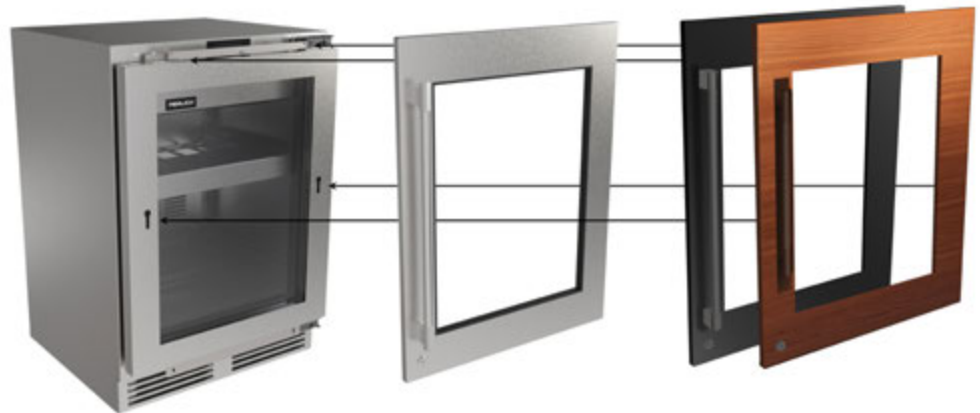

GLASS DOOR

DRAWERS

*Stainless panel shown with Luxe premium knurled handle

G5 COLLECTION CORE MODELS

	Type	Model	Description	Shelving (Door Models)	Capacity	
STANDARD 34-5/16" HEIGHT	Refrigerator	G5RE24SC	24" Refrigerator, Solid Door, Right Hinge	2 full-extension shelves	5.0 cu.ft	
		G5RE24GC	24" Refrigerator, Glass Door, Right Hinge	2 full-extension shelves	5.0 cu.ft	
	Beverage Center	G5BC24SC	24" Beverage Center, Solid Door, Right Hinge	2 full-extension wine shelves, 1 full-extension shelf	5.0 cu.ft	
		G5BC24GC	24" Beverage Center, Glass Door, Right Hinge	2 full-extension wine shelves, 1 full-extension shelf	5.0 cu.ft	
	Wine Reserve	G5WS24SC	24" Wine Reserve, Solid Door, Right Hinge	6 full-extension wine shelves	5.0 cu.ft	
		G5WS24GC	24" Wine Reserve, Glass Door, Right Hinge	6 full-extension wine shelves	5.0 cu.ft	
	Refrigerator Drawers	G5RD24SC	24" Refrigerator Drawers	No shelves	4.9 cu.ft	
	Beverage Dispenser	G5BD24SC	24" Beverage Dispenser, Solid Door, Right Hinge	No shelves	5.1 cu.ft	
	ADA 32" HEIGHT	ADA Refrigerator	G5RE24SA	24" Refrigerator, Solid Door, ADA, Right Hinge	2 full-extension shelves	4.5 cu.ft
			G5RE24GA	24" Refrigerator, Glass Door, ADA, Right Hinge	2 full-extension shelves	4.5 cu.ft
ADA Beverage Center		G5BC24SA	24" Beverage Center, Solid Door, ADA, Right Hinge	2 full-extension wine shelves, 1 full-extension shelf	4.5 cu.ft	
		G5BC24GA	24" Beverage Center, Glass Door, ADA, Right Hinge	2 full-extension wine shelves, 1 full-extension shelf	4.5 cu.ft	
ADA Wine Reserve		G5WR24SA	24" Wine Reserve, Solid Door, ADA, Right Hinge	5 full-extension wine shelves	4.5 cu.ft	
		G5WR24GA	24" Wine Reserve, Glass Door, ADA, Right Hinge	5 full-extension wine shelves	4.5 cu.ft	
ADA Refrigerator Drawers		G5RD24SA	24" Refrigerator, Drawers, ADA	No shelves	4.5 cu.ft	
ADA Freezer Drawers		G5FD24SA	24" Freezer, Drawers, ADA	No shelves	3.8 cu.ft	