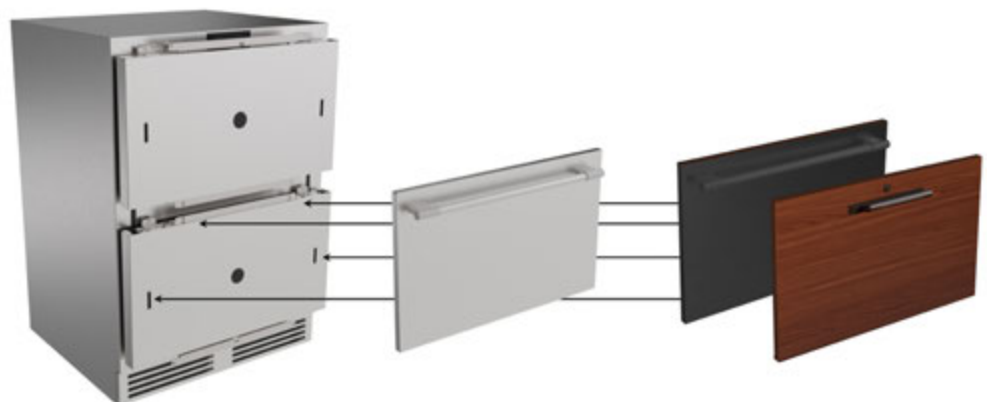

GLASS DOOR

DRAWERS

*Stainless panel shown with Luxe premium knurled handle

G5 COLLECTION CORE MODELS

	Type	Model	Description	Shelving (Door Models)	Capacity	
STANDARD 34-5/16" HEIGHT	Refrigerator	G5RE24SC	24" Refrigerator, Solid Door, Right Hinge	2 full-extension shelves	5.0 cu.ft	
		G5RE24GC	24" Refrigerator, Glass Door, Right Hinge	2 full-extension shelves	5.0 cu.ft	
	Beverage Center	G5BC24SC	24" Beverage Center, Solid Door, Right Hinge	2 full-extension wine shelves, 1 full-extension shelf	5.0 cu.ft	
		G5BC24GC	24" Beverage Center, Glass Door, Right Hinge	2 full-extension wine shelves, 1 full-extension shelf	5.0 cu.ft	
	Wine Reserve	G5WS24SC	24" Wine Reserve, Solid Door, Right Hinge	6 full-extension wine shelves	5.0 cu.ft	
		G5WS24GC	24" Wine Reserve, Glass Door, Right Hinge	6 full-extension wine shelves	5.0 cu.ft	
	Refrigerator Drawers	G5RD24SC	24" Refrigerator Drawers	No shelves	4.9 cu.ft	
	Beverage Dispenser	G5BD24SC	24" Beverage Dispenser, Solid Door, Right Hinge	No shelves	5.1 cu.ft	
	ADA 32" HEIGHT	ADA Refrigerator	G5RE24SA	24" Refrigerator, Solid Door, ADA, Right Hinge	2 full-extension shelves	4.5 cu.ft
			G5RE24GA	24" Refrigerator, Glass Door, ADA, Right Hinge	2 full-extension shelves	4.5 cu.ft
ADA Beverage Center		G5BC24SA	24" Beverage Center, Solid Door, ADA, Right Hinge	2 full-extension wine shelves, 1 full-extension shelf	4.5 cu.ft	
		G5BC24GA	24" Beverage Center, Glass Door, ADA, Right Hinge	2 full-extension wine shelves, 1 full-extension shelf	4.5 cu.ft	
ADA Wine Reserve		G5WR24SA	24" Wine Reserve, Solid Door, ADA, Right Hinge	5 full-extension wine shelves	4.5 cu.ft	
		G5WR24GA	24" Wine Reserve, Glass Door, ADA, Right Hinge	5 full-extension wine shelves	4.5 cu.ft	
ADA Refrigerator Drawers		G5RD24SA	24" Refrigerator, Drawers, ADA	No shelves	4.5 cu.ft	
ADA Freezer Drawers		G5FD24SA	24" Freezer, Drawers, ADA	No shelves	3.8 cu.ft	