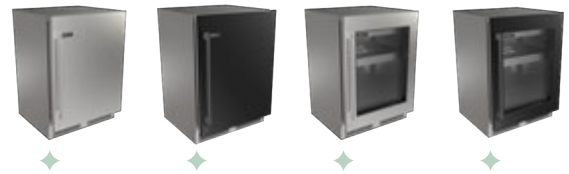

BEVERAGE CENTER