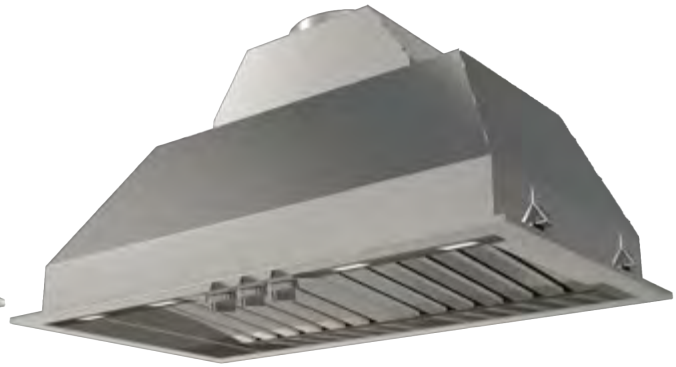

F6BP34DS1

Features

- Scotch Bright Stainless Steel
- Heavy Duty Control Panel with Knobs
- LED Lighting
- Slider Control on 28" Model Only
- 600 CFM or 1000 CFM
- Dual Fan Motors on 1,000 CFM Models
- Professional Baffle Filters

Product Information

MODEL	WIDTH	FINISH	CFM	DESCRIPTION	UMRP
F4BP28S1	IN STOCK 28"	Stainless Steel	600	Insert Baffle Filter	$ 1,029
F6BP34S1	IN STOCK 34"	Stainless Steel	600	Insert Baffle Filter	$ 1,499
F6BP34DS1	IN STOCK 34"	Stainless Steel	1000	Sofia Insert Baffle Filter	$ 1,599
F6BP46DS1	IN STOCK 46"	Stainless Steel	1000	Sofia Insert Baffle Filter	$ 1,779

Optional Accessories

MODEL	DESCRIPTION	UMRP
FMFIL	IN STOCK Round Carbon Recirculating Filter	$ 89