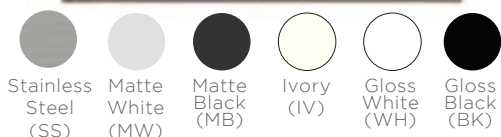

EVOQUE FREESTANDING RANGES - INDUCTION

EVOQUE Professional 400

When ordering add the (-XX) color code to the end of the product number to specify applicable color finish.

F4EIR365 / F4EIR486 / F4EIR608

Evoque Induction Professional Range Series: 400

Cooking Surface

- Only all glass variants, 5 zone 36", 6 zone 48" and 8 zone 60", griddle accessory in development
- Single 50-amp power supply required with power management system 2
- 6 standard colors; stainless, matte white and black, gloss white and black, matte ivory
- Choice of either brushed brass or a combination of Brushed Stainless and Chrome Trim

Oven

- Full-Function Dual Convection, Self-Cleaning
- Primary Oven with Meat Probe and Digital Display
- Full-Function Convection Companion Oven (60")
- Ranges Feature Primary Oven on Right, Companion Oven on Left)
- Self-Cleaning Oven
- 400 Series Evoque Styling

36" Induction Ranges

MODEL	WIDTH	FINISH	DESCRIPTION	UMRP
F4EIR365BR1-__	IN STOCK* 36"	Brushed Brass Trim	Evoque Induction Range	$ 12,999
F4EIR365BR1-RAL	36"	Custom RAL + Brushed Brass Trim	Evoque Induction Range	$ 14,999
F4EIR365CS1-__	IN STOCK* 36"	Brushed Stainless and Chrome Trim	Evoque Induction Range	$ 12,999
F4EIR365CS1-RAL	36"	Custom RAL + Brushed Stainless + Chrome Trim	Evoque Induction Range	$ 14,999

*COLORS IN STOCK: F4EIR365BR1-__ (-MW, -MB) F4EIR365CS1-__ (-MW, -MB)

48" Induction Ranges

MODEL	WIDTH	FINISH	DESCRIPTION	UMRP
F4EIR486BR1-__	IN STOCK* 48"	Brushed Brass Trim	Evoque Induction Range	$ 19,999
F4EIR486BR1-RAL	48"	Custom RAL + Brushed Brass Trim	Evoque Induction Range	$ 21,999
F4EIR486CS1-__	IN STOCK* 48"	Brushed Stainless and Chrome Trim	Evoque Induction Range	$ 19,999
F4EIR486CS1-RAL	48"	Custom RAL + Brushed Stainless + Chrome Trim	Evoque Induction Range	$ 21,999

*COLORS IN STOCK: F4EIR486BR1-__ (-WH, -MW, -BK, -MB) F4EIR486CS1-__ (-WH, -MW, -BK, -MB)

60" Induction Ranges

MODEL	WIDTH	FINISH	DESCRIPTION	UMRP
F4EIR608BR1-__	IN STOCK* 60"	Brushed Brass Trim	Evoque Induction Range	$ 24,999
F4EIR608BR1-RAL	60"	Custom RAL + Brushed Brass Trim	Evoque Induction Range	$ 28,999
F4EIR608CS1-__	IN STOCK* 60"	Brushed Stainless and Chrome Trim	Evoque Induction Range	$ 24,999
F4EIR608CS1-RAL	60"	Custom RAL + Brushed Stainless + Chrome Trim	Evoque Induction Range	$ 28,999

*COLORS IN STOCK: F4EIR608BR1-__ (-BK) F4EIR608CS1-__ (-MB)