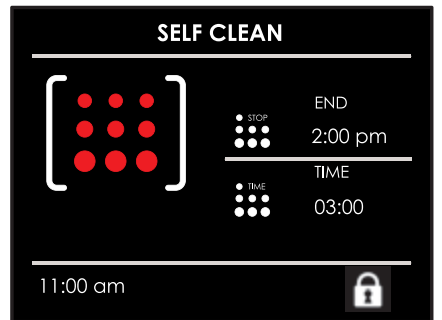

SELF-CLEANING

The pyrolytic self-clean function, selected directly from display, consists of heating the inside of the oven to very high temperatures in order to burn off any excess grease and food residue.