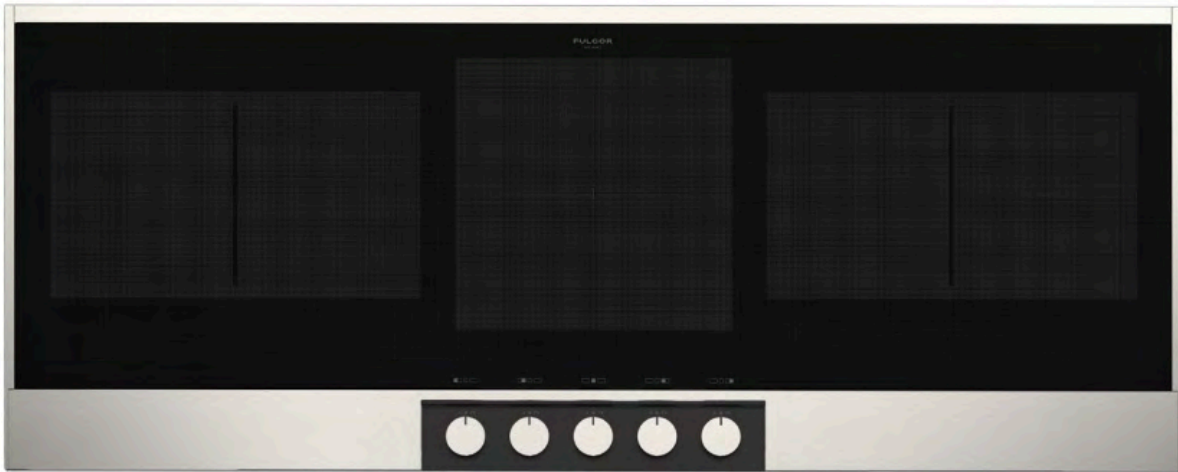

INDUCTION COOKTOPS

ENOVA COOKTOPS - INDUCTION

ENOVA
Series 700
Induction Cooktops

F7ECIK48
48" Induction Cooktop
Series: 700

Features

- 5 Cooking Zones with Quantum Induction
- 11" Max Power Zone
- Easy Clean Ceramic Glass
- 2 Bridge Zones
- Power Boost Burner
- Pan Detection System
- 5/8" Thick Metal Frame
- Removable and interchangeable control panel insert and side profiles

Product Information

MODEL	WIDTH	FINISH	DESCRIPTION	UMRP
F7ECIK48AS1	48"	Satin Aluminum	Induction Cooktop	$ 6,499
F7ECIK48BA1	48"	Matte Black	Induction Cooktop	$ 6,799