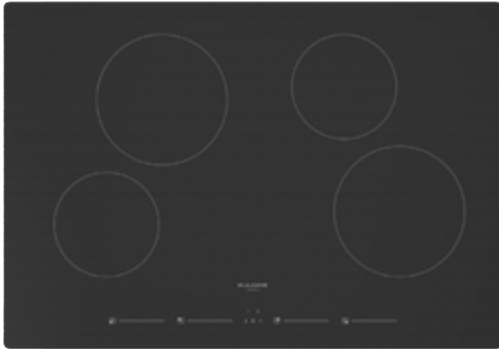

INDUCTION COOKTOPS

COLLECTION COOKTOPS - INDUCTION

Series 400
Induction Cooktops

F4IT30B2 & F4IT30S2

30" Induction Cooktop
Series: 400

F4IT30B2