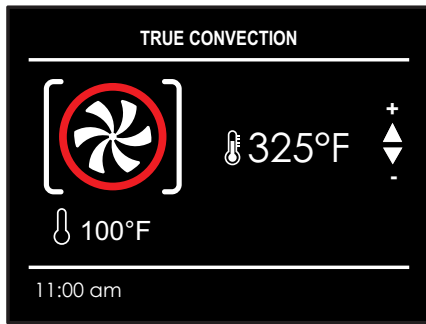

CREACTIVE

MULTI-LEVEL COOKING MODE

Internal heat remains constant throughout the oven, while smells and flavors are kept apart due to the fan assisted system.