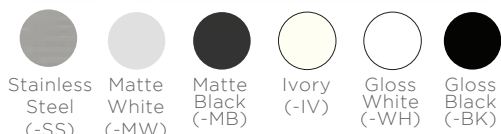

When ordering add the (-XX) color code to the end of the product number to specify applicable color finish.

36" Dual Fuel Ranges

MODEL	WIDTH	FINISH	DESCRIPTION	UMRP
F4EDF366BRI-__	IN STOCK* 36"	Brushed Brass Trim	Evoque Dual Fuel Range	$ 12,999
F4EDF366BRI-RAL	36"	Custom RAL + Brushed Brass Trim	Evoque Dual Fuel Range	$ 14,799
F4EDF366CS1-__	IN STOCK* 36"	Brushed Stainless and Chrome Trim	Evoque Dual Fuel Range	$ 12,999
F4EDF366CS1-RAL	36"	Custom RAL + Brushed Stainless + Chrome Trim	Evoque Dual Fuel Range	$ 14,799

*COLORS IN STOCK: F4EDF366BRI-__ (-SS, -WH, -MW, -BK, -MB) F4EDF366CS1-__ (-SS, -WH, -MW, -BK, -MB)

48" Dual Fuel Ranges

MODEL	WIDTH	FINISH	DESCRIPTION	UMRP
F4EDF486GBR1-__	IN STOCK* 48"	Brushed Brass Trim	Evoque Dual Fuel Range	$ 18,499
F4EDF486GBR1-RAL	48"	Custom RAL + Brushed Brass Trim	Evoque Dual Fuel Range	$ 20,999
F4EDF486GCS1-__	IN STOCK* 48"	Brushed Stainless and Chrome Trim	Evoque Dual Fuel Range	$ 18,499
F4EDF486GCS1-RAL	48"	Custom RAL + Brushed Stainless + Chrome Trim	Evoque Dual Fuel Range	$ 20,999

*COLORS IN STOCK: F4EDF486GBR1-__ (-SS, -WH, -MW, -BK, -MB) F4EDF486GCS1-__ (-WH, -MW, -BK, -MB)

60" Dual Fuel Ranges

MODEL	WIDTH	FINISH	DESCRIPTION	UMRP
F4EDF606GBR1-__	60"	Brushed Brass Trim	Evoque Dual Fuel Range	$ 26,999
F4EDF606GBR1-RAL	60"	Custom RAL + Brushed Brass Trim	Evoque Dual Fuel Range	$ 29,999
F4EDF606GCS1-__	60"	Brushed Stainless and Chrome Trim	Evoque Dual Fuel Range	$ 26,999
F4EDF606GCS1-RAL	60"	Custom RAL + Brushed Stainless + Chrome Trim	Evoque Dual Fuel Range	$ 29,999