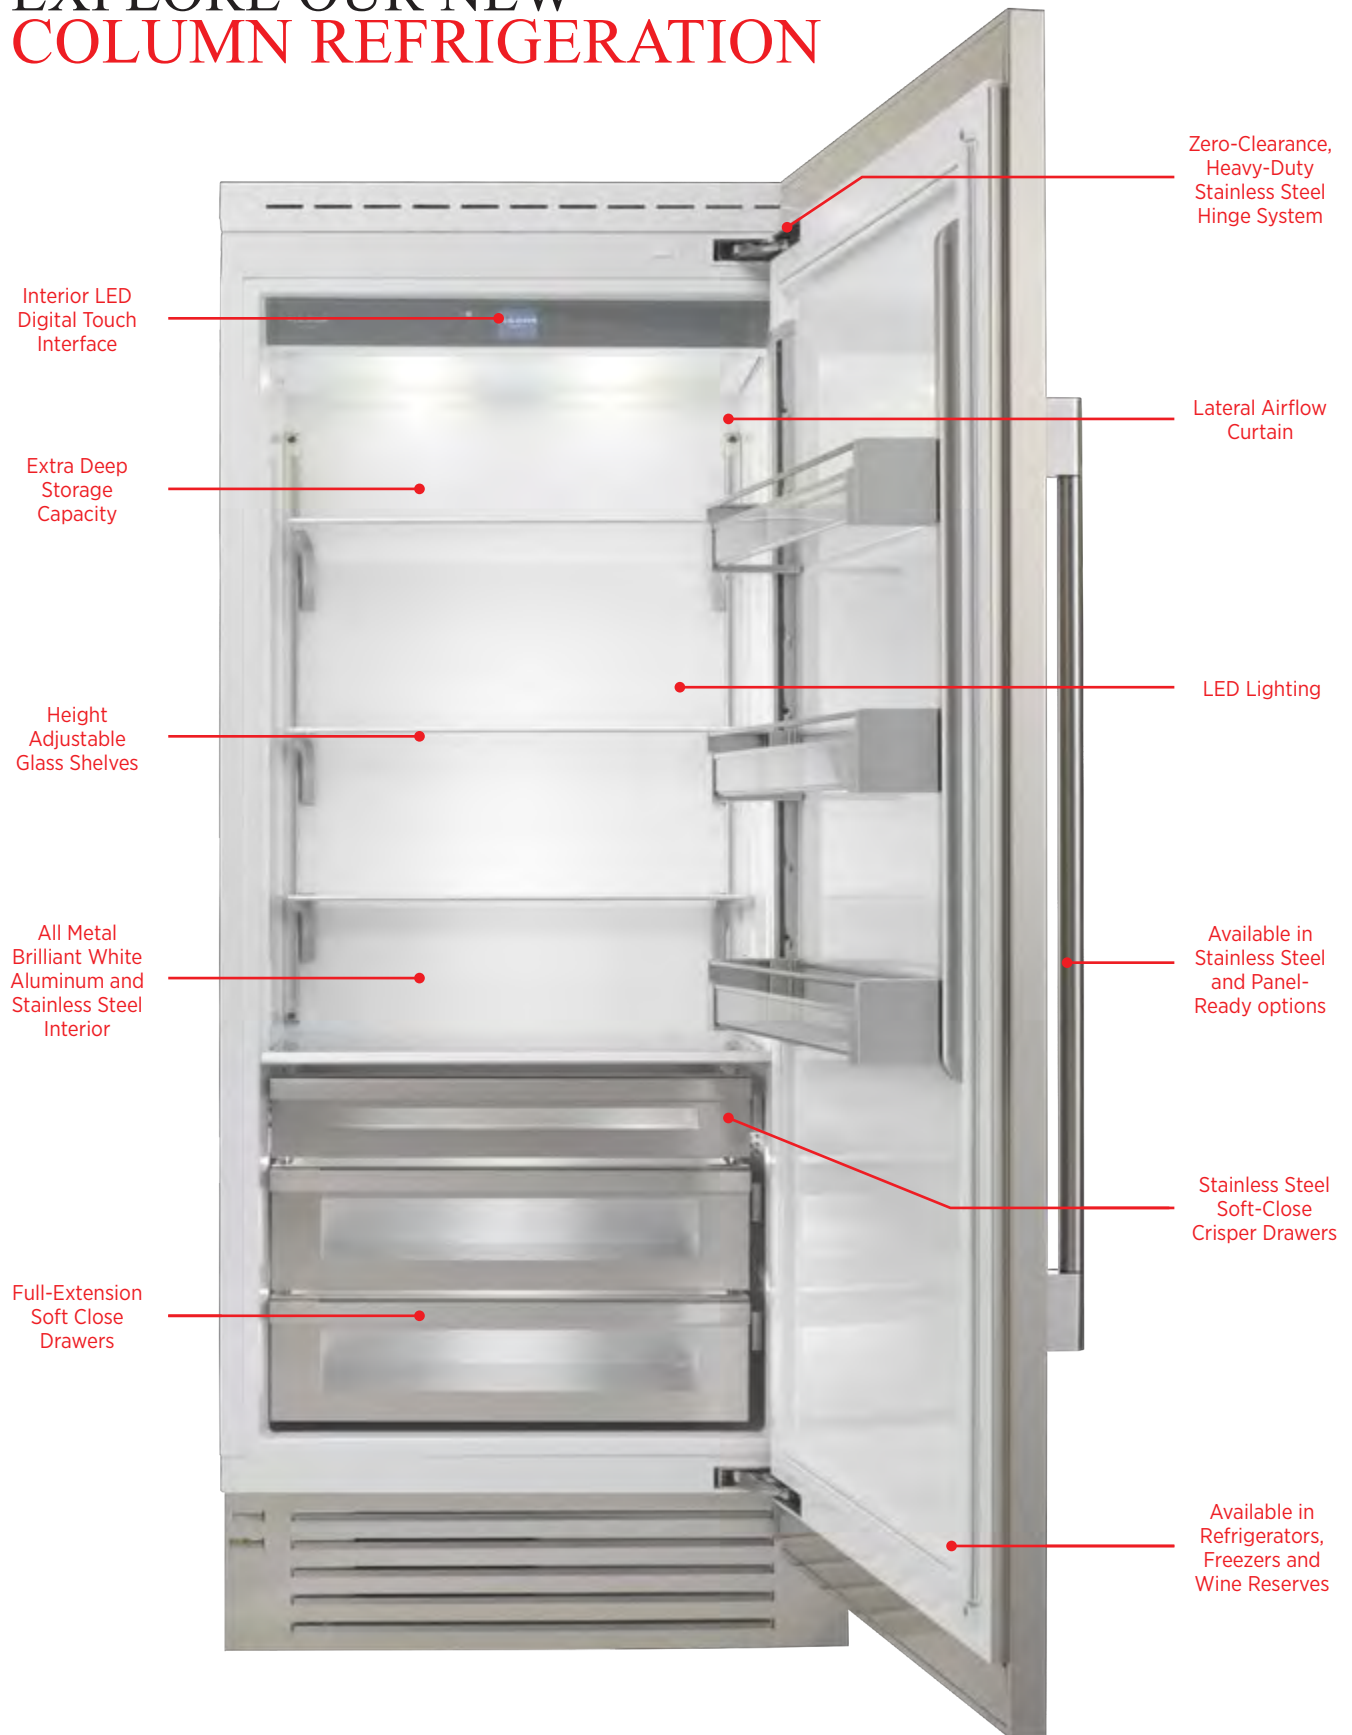

EXPLORE OUR NEW COLUMN REFRIGERATION