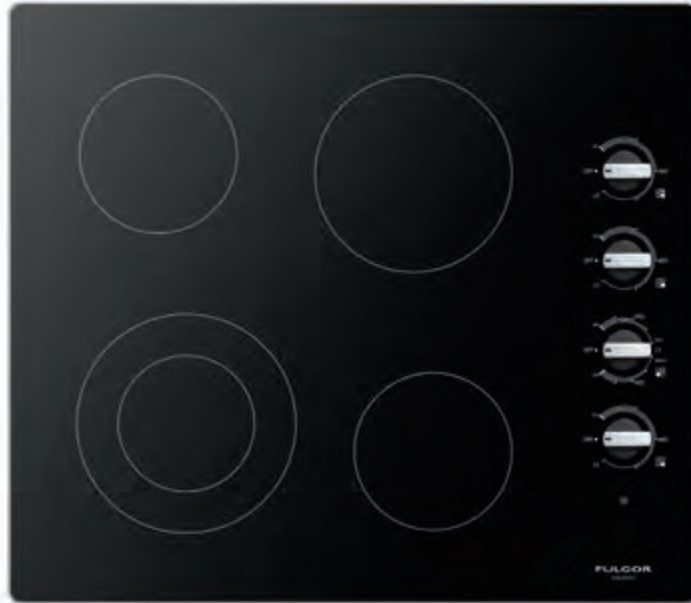

RADIANT COOKTOPS

COLLECTION COOKTOPS - RADIANT

Series 300
Radiant Cooktops

F3RK24
24" Radiant Cooktop
Series: 300

Features

- 4 Cooking Zones
- Power on Indication
- Manual Knob Control
- Hot Surface Indication
- Easy Clean Ceramic Glass
- Residual Heat Sensor
- Double Radiant Cooking Zone
- Brushed Aluminum Trim

Product Information

MODEL	WIDTH	FINISH	DESCRIPTION	UMRP
F3RK24S2	IN STOCK 24"	Black Glass	Radiant Cooktop	$ 1,199