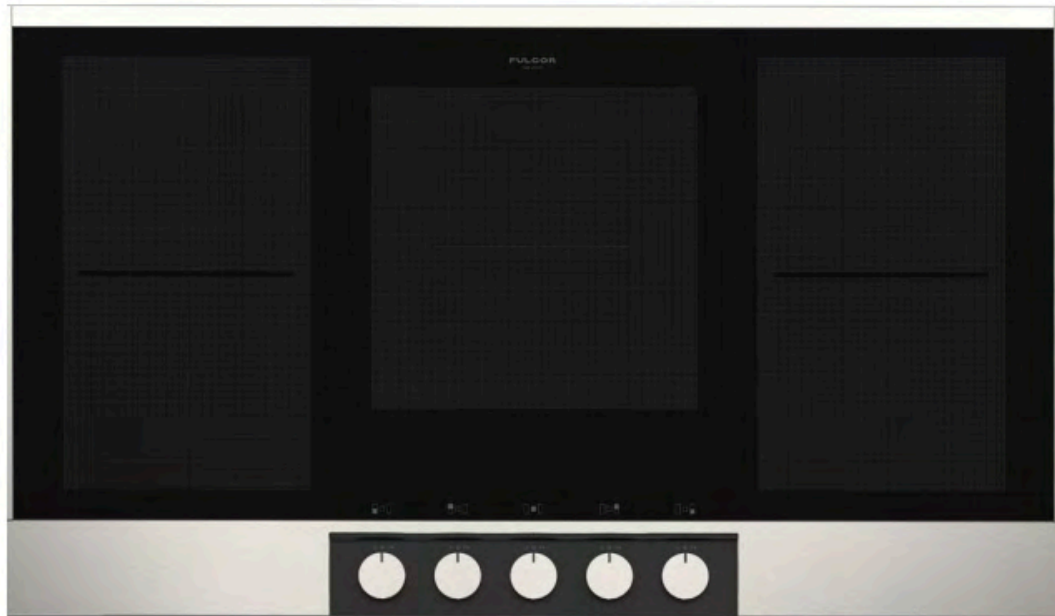

INDUCTION COOKTOPS

ENOVA COOKTOPS - INDUCTION

ENOVA
Series 700
Induction Cooktops

F7ECIK36
36" Induction Cooktop
Series: 700

Features

- 5 Cooking Zones with Quantum Induction
- 11" Max Power Zone
- Easy Clean Ceramic Glass
- 2 Bridge Zones
- Power Boost Burner
- Pan Detection System
- 5/8" Thick Metal Frame
- Removable and interchangeable control panel insert and side profiles

Product Information

MODEL	WIDTH	FINISH	DESCRIPTION	UMRP
F7ECIK36AS1	36"	Satin Aluminum	Induction Cooktop	$ 5,799
F7ECIK36BA1	36"	Matte Black	Induction Cooktop	$ 5,999