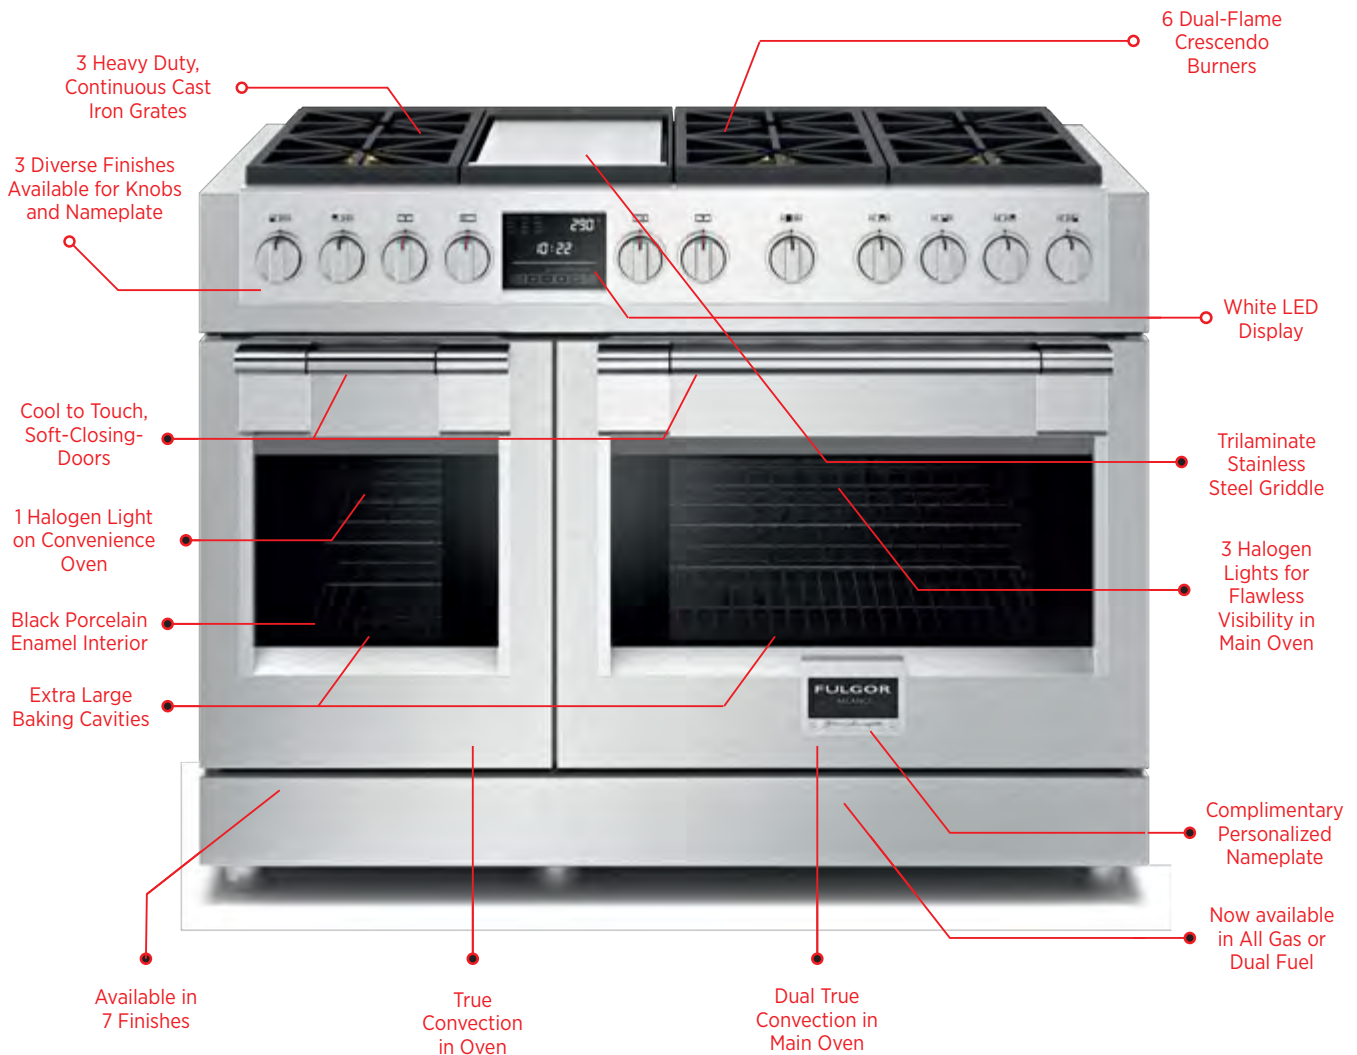

# THE 48" SOFIA RANGE

Thoughtfully designed surface cooking with six burner positions, each with a 5-in-1 Crescendo burner beneath continuous cast iron grates and a Trilaminar stainless steel griddle, providing unparalleled power and control to melt, simmer, sauté and sear as you desire. Below the cooking surface, two self cleaning convection ovens with intuitive multiple baking and broiling functions and the convenience of telescoping racks encourages you to cook the way you want.